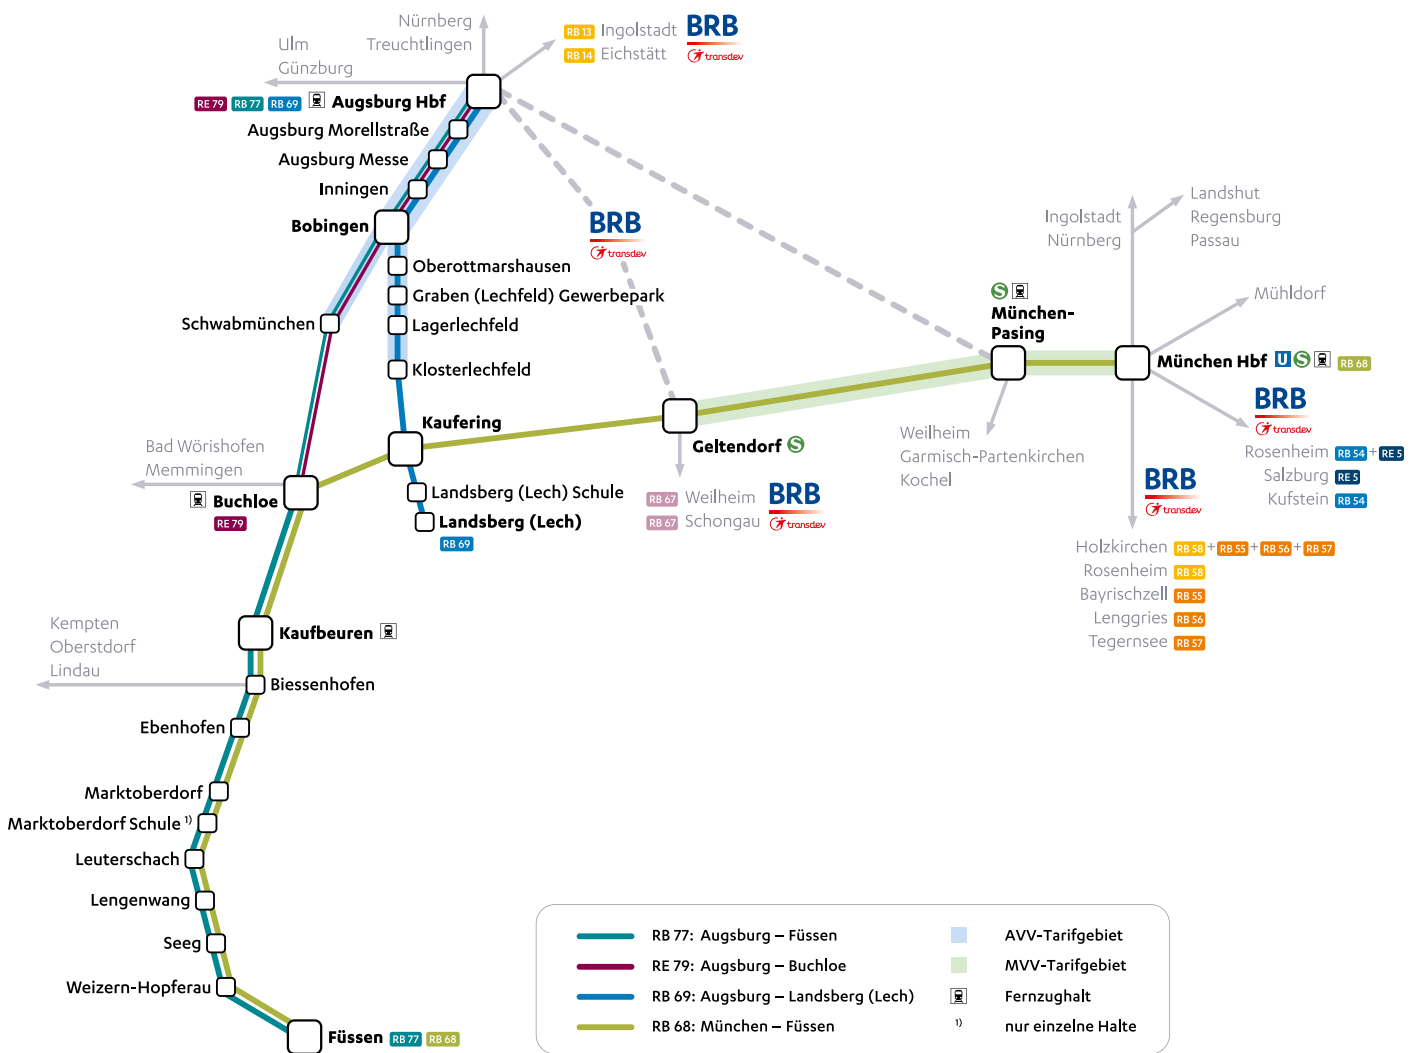

Ihre Fahrkarten erhalten Sie hier

- → **Fahrkartenautomaten:** Sie erhalten Ihre Tickets am Fahrkartenautomat am Bahnhof. Ausnahme: Ebenhofen, Leuterschach, Weizern-Hopferau und Marktoberdorf Schule verfügen über keinen Fahrkartenautomaten. Bei Einstieg an diesen Stationen erhalten Sie Ihren Fahrschein, wenn Sie sich direkt an unseren Kundebetreuer wenden, ohne Aufpreis im Zug.
- → **Personenbedienter Verkauf:** Personenbedienter Verkauf wird im Kundencenter der BRB (München Hbf), in sechs DB-Reisezentren (München Hbf, München-Pasing, Augsburg Hbf, Buchloe, Kaufbeuren, Kaufering), in drei DB-Agenturen (Füssen, Landsberg (Lech), Marktoberdorf) sowie im DB-Video-Reisezentrum Geltendorf angeboten.
- → **App & Webshop:** Tickets bekommen Sie auch ganz bequem in unserer App und unserem Webshop.

Von der Deutschen Bahn ausgegebene Fahrscheine sind ebenfalls gültig. Zwischen Augsburg Hbf und Schwabmünchen bzw. Klosterlechfeld gilt der Tarif des Augsburger Verkehrs- und Tarifverbundes (AVV). Zwischen München Hbf und Geltendorf gilt der Tarif des Münchner Verkehrs- und Tarifverbundes (MVV).