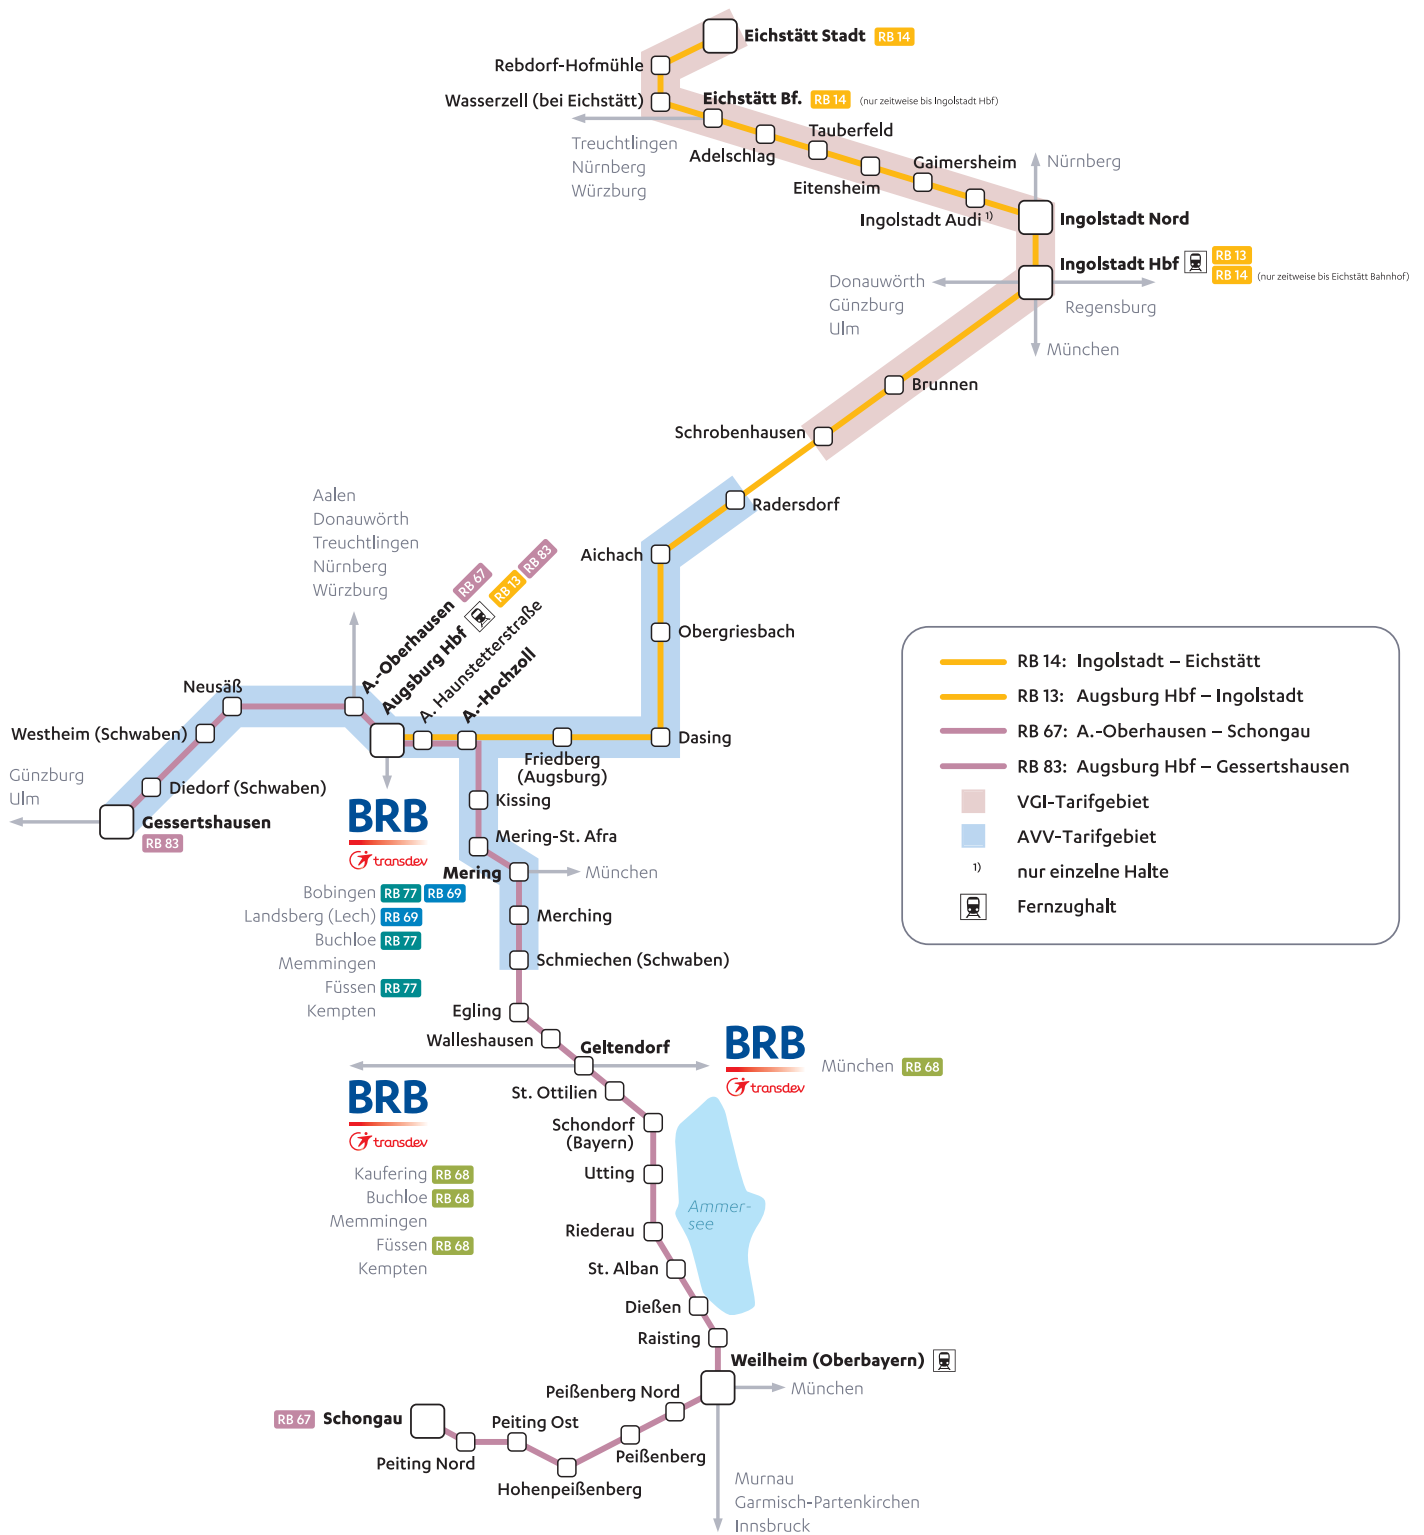

Tarife und Fahrscheine

Zwischen Augsburg Hauptbahnhof und Schmiechen, Radersdorf sowie Gessertshausen gilt der Tarif des Augsburger Verkehrs- und Tarifverbundes (AVV). Zwischen Eichstätt-Stadt und Schrobenhausen gilt der Tarif des Verkehrsverbundes Großraum Ingolstadt (VGI). Tickets erhalten Sie an den Fahrkartenautomaten, online in unserem Webshop und in unserer App. Von anderen Verkehrsunternehmen ausgegebene Fahrscheine sind ebenfalls gültig.